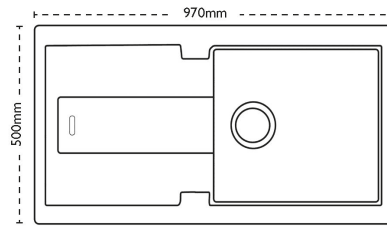

Sink Details

Material:	Granite
Sink Range:	Bali
Min Cabinet Size:	600mm
Colour:	Onyx

Unit Dimensions

Left to Right:	970mm
Front to Back:	500mm

Bowl Dimensions

Left to Right:	460mm
Front to Back:	390mm
Height:	190mm

Cut-Out Dimensions

Left to Right: 954mm

Front to Back: 484mm

Cut-Out Dimensions

Tap Hole: 35mm to be removed at installation