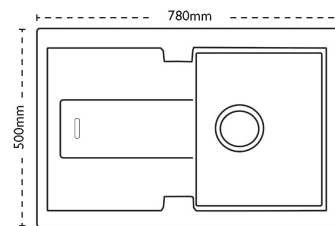

Sink Details

Material:	Granite
Sink Range:	Bali
Min Cabinet Size:	600mm
Colour:	Polar White

Unit Dimensions

Left to Right:	970mm
Front to Back:	500mm

Bowl Dimensions

Left to Right:	460mm
Front to Back:	390mm
Height:	190mm

Cut-Out Dimensions

Left to Right: 954mm

Front to Back: 484mm

Cut-Out Dimensions

Tap Hole: 35mm to be removed at installation