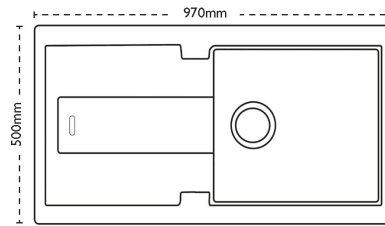

Sink Details

Material:	Granite
Sink Range:	Bali
Min Cabinet Size:	600mm
Colour:	Stone Grey

Unit Dimensions

Left to Right:	970mm
Front to Back:	500mm

Bowl Dimensions

Left to Right:	460mm
Front to Back:	390mm
Height:	190mm

Cut-Out Dimensions

Left to Right: 954mm

Front to Back: 484mm

Cut-Out Dimensions

Tap Hole: 35mm to be removed at installation