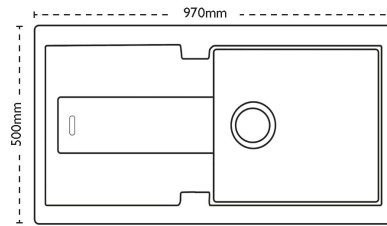

Sink Details

Material:	Granite
Sink Range:	Bali
Min Cabinet Size:	600mm
Colour:	Stone Grey

Unit Dimensions

Left to Right:	970mm
Front to Back:	500mm

Bowl Dimensions

Left to Right:	460mm
Front to Back:	390mm
Height:	190mm

Cut-Out Dimensions

Left to Right: 954mm

Front to Back: 484mm

Cut-Out Dimensions

Tap Hole: 35mm to be removed at installation