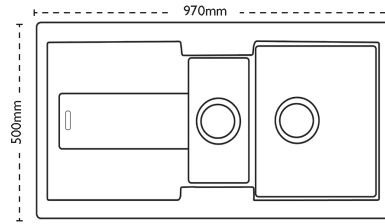

Sink Details

Material:	Granite
Sink Range:	Bali
Min Cabinet Size:	600mm
Colour:	Champagne

Unit Dimensions

Left to Right:	970mm
Front to Back:	500mm

Bowl Dimensions

Left to Right:	350mm
Front to Back:	390mm
Height:	190mm

Second Bowl Dimensions

Left to Right: 160mm
Front to Back: 320mm
Height: 120mm

Cut-Out Dimensions

Left to Right: 954mm
Front to Back: 484mm

Cut-Out Dimensions

Tap Hole: 35mm to be removed at installation