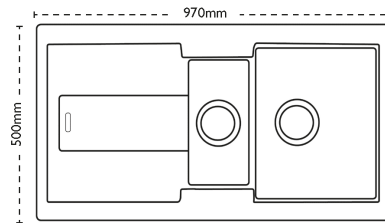

Sink Details

Material:	Granite
Sink Range:	Bali
Min Cabinet Size:	600mm
Colour:	Coffee (was Champagne)

Unit Dimensions

Left to Right:	970mm
Front to Back:	500mm

Bowl Dimensions

Left to Right:	350mm
Front to Back:	390mm
Height:	190mm

Second Bowl Dimensions

Left to Right:	160mm
Front to Back:	320mm
Height:	120mm

Cut-Out Dimensions

Left to Right:	954mm
Front to Back:	484mm

Cut-Out Dimensions

Tap Hole:	35mm to be removed at installation
------------------	------------------------------------