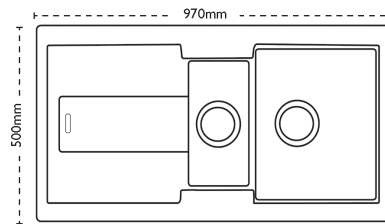

Sink Details

Material:	Granite
Sink Range:	Bali
Min Cabinet Size:	600mm
Colour:	Graphite

Unit Dimensions

Left to Right:	970mm
Front to Back:	500mm

Bowl Dimensions

Left to Right:	350mm
Front to Back:	390mm
Height:	190mm

Second Bowl Dimensions

Left to Right:	160mm
-----------------------	-------

Front to Back: 320mm

Height: 120mm

Cut-Out Dimensions

Left to Right: 954mm

Front to Back: 484mm

Cut-Out Dimensions

Tap Hole: 35mm to be removed at installation