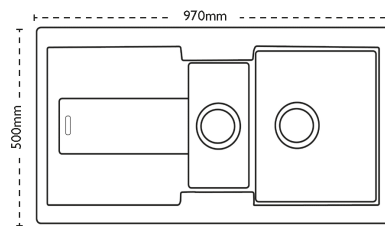

### Sink Details

<b>Material:</b>	Granite
<b>Sink Range:</b>	Bali
<b>Min Cabinet Size:</b>	600mm
<b>Colour:</b>	Graphite

### Unit Dimensions

<b>Left to Right:</b>	970mm
<b>Front to Back:</b>	500mm

### Bowl Dimensions

<b>Left to Right:</b>	350mm
<b>Front to Back:</b>	390mm
<b>Height:</b>	190mm

### Second Bowl Dimensions

**Left to Right:** 160mm  
**Front to Back:** 320mm  
**Height:** 120mm

Cut-Out Dimensions

**Left to Right:** 954mm  
**Front to Back:** 484mm

Cut-Out Dimensions

**Tap Hole:** 35mm to be removed at installation