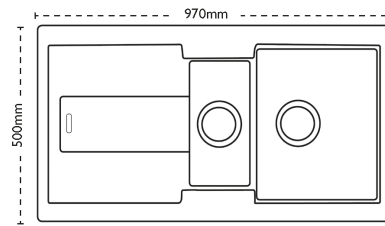

Sink Details

Material:	Granite
Sink Range:	Bali
Min Cabinet Size:	600mm
Colour:	Onyx

Unit Dimensions

Left to Right:	970mm
Front to Back:	500mm

Bowl Dimensions

Left to Right:	350mm
Front to Back:	390mm
Height:	190mm

Second Bowl Dimensions

Left to Right:	160mm
-----------------------	-------

Front to Back: 320mm

Height: 120mm

Cut-Out Dimensions

Left to Right: 950mm

Front to Back: 480mm

Cut-Out Dimensions

Tap Hole: 35mm to be removed at installation