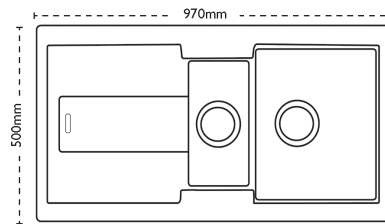

Sink Details

Material:	Granite
Sink Range:	Bali
Min Cabinet Size:	600mm
Colour:	Jet Black

Unit Dimensions

Left to Right:	970mm
Front to Back:	500mm

Bowl Dimensions

Left to Right:	350mm
Front to Back:	390mm
Height:	190mm

Second Bowl Dimensions

Left to Right:	160mm
-----------------------	-------

Front to Back: 320mm

Height: 120mm

Cut-Out Dimensions

Left to Right: 954mm

Front to Back: 484mm

Cut-Out Dimensions

Tap Hole: 35mm to be removed at installation