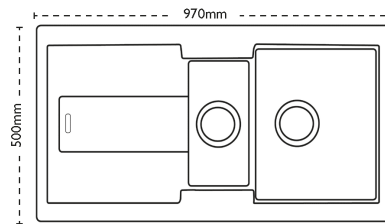

CARRON
P H O E N I X

Bali 150 | 114.0159.252

Bali brings a superb combination of style and grace to any kitchen space following the 'less is more' rule of styling. Available in three models and complemented by a range of modern yet practical accessories, Bali offers both simplicity and functionality for any busy kitchen. Shown with Henley Chrome Tap.

Sink Details

Material:	Granite
Sink Range:	Bali
Min Cabinet Size:	600mm
Colour:	Onyx

Unit Dimensions

Left to Right:	970mm
Front to Back:	500mm

Bowl Dimensions

Left to Right:	350mm
Front to Back:	390mm
Height:	190mm

Second Bowl Dimensions

Left to Right:	160mm