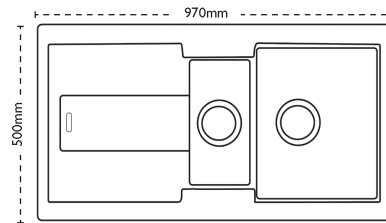

Sink Details

Material:	Granite
Sink Range:	Bali
Min Cabinet Size:	600mm
Colour:	Polar White

Unit Dimensions

Left to Right:	970mm
Front to Back:	500mm

Bowl Dimensions

Left to Right:	350mm
Front to Back:	390mm
Height:	190mm

Second Bowl Dimensions

Left to Right:	160mm
Front to Back:	320mm
Height:	120mm

Cut-Out Dimensions

Left to Right:	954mm
Front to Back:	484mm

Cut-Out Dimensions

Tap Hole:	35mm to be removed at installation
------------------	------------------------------------