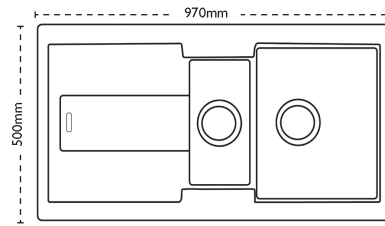

Sink Details

Material:	Granite
Sink Range:	Bali
Min Cabinet Size:	600mm
Colour:	Polar White

Unit Dimensions

Left to Right:	970mm
Front to Back:	500mm

Bowl Dimensions

Left to Right:	350mm
Front to Back:	390mm
Height:	190mm

Second Bowl Dimensions

Left to Right:	160mm
Front to Back:	320mm
Height:	120mm

Cut-Out Dimensions

Left to Right:	950mm
Front to Back:	480mm

Cut-Out Dimensions

Tap Hole:	35mm to be removed at installation
------------------	------------------------------------