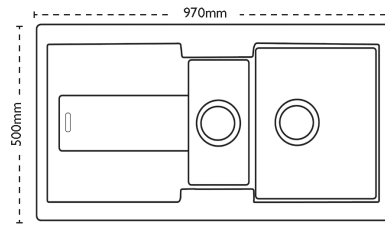

Sink Details

Material:	Granite
Sink Range:	Bali
Min Cabinet Size:	600mm
Colour:	Polar White

Unit Dimensions

Left to Right:	970mm
Font to Back:	500mm

Bowl Dimensions

Left to Right:	350mm
Font to Back:	390mm
Height:	190mm

Second Bowl Dimensions

Left to Right: 160mm
Font to Back: 320mm
Height: 120mm

Cut-Out Dimensions

Left to Right: 954mm
Font to Back: 484mm

Cut-Out Dimensions

Tap Hole: 35mm to be removed at installation