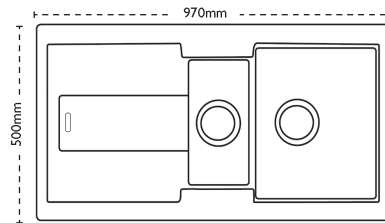

### Sink Details

<b>Material:</b>	Granite
<b>Sink Range:</b>	Bali
<b>Min Cabinet Size:</b>	600mm
<b>Colour:</b>	Stone Grey

### Unit Dimensions

<b>Left to Right:</b>	970mm
<b>Front to Back:</b>	500mm

### Bowl Dimensions

<b>Left to Right:</b>	350mm
<b>Front to Back:</b>	390mm
<b>Height:</b>	190mm

### Second Bowl Dimensions

**Left to Right:** 160mm  
**Front to Back:** 320mm  
**Height:** 120mm

Cut-Out Dimensions

**Left to Right:** 954mm  
**Front to Back:** 484mm

Cut-Out Dimensions

**Tap Hole:** 35mm to be removed at installation