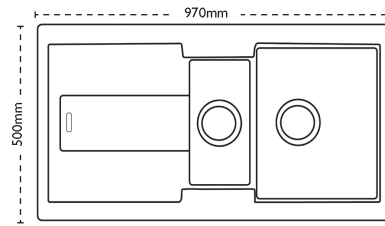

Sink Details

Material:	Granite
Sink Range:	Bali
Min Cabinet Size:	600mm
Colour:	Stone Grey

Unit Dimensions

Left to Right:	970mm
Front to Back:	500mm

Bowl Dimensions

Left to Right:	350mm
Front to Back:	390mm
Height:	190mm

Second Bowl Dimensions

Left to Right: 160mm
Front to Back: 320mm
Height: 120mm

Cut-Out Dimensions

Left to Right: 950mm
Front to Back: 480mm

Cut-Out Dimensions

Tap Hole: 35mm to be removed at installation