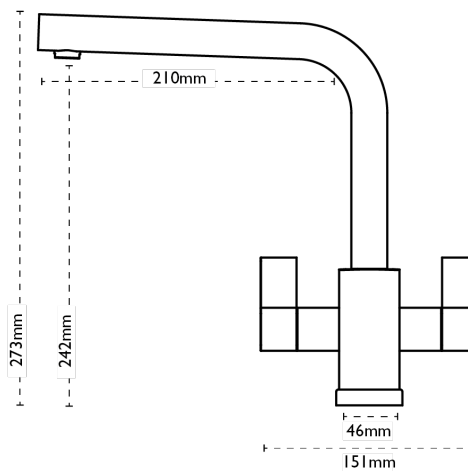

CARRON
P H O E N I X

Bali L Spout | 115.0535.869

Styled to complement the Bali range of sinks, the Bali tap features straight, simple lines, paddle handles and stylish L spout.

NB PRODUCT DISCONTINUED SPRING 2020

Tap Details

Finish:	Decor Steel
Tap Type:	Two Lever
Valve Type:	Ceramic Cartridge
Tap Operation:	Two Lever
Water Pressure:	Medium Pressure 0.5-1.2 bar

Tap Dimensions

Tap Height:	273mm
Spout Reach:	210mm

Additional Information