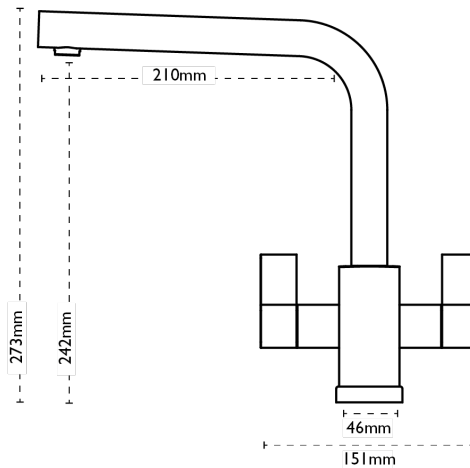

CARRON
P H O E N I X

Bali L Spout | 115.0535.869

Styled to complement the Bali range of sinks, the Bali tap features straight, simple lines, paddle handles and stylish L spout.

Tap Details

Finish:	Brushed Nickel
Tap Type:	Two Lever
Valve Type:	Ceramic Cartridge
Tap Operation:	Two Lever
Water Pressure:	Medium Pressure 0.5-1.2 bar

Tap Dimensions

Tap Height:	273mm
Spout Reach:	210mm

Additional Information

Other:	Ceramic valves. Quarter turn action. Single flow tap.
---------------	---