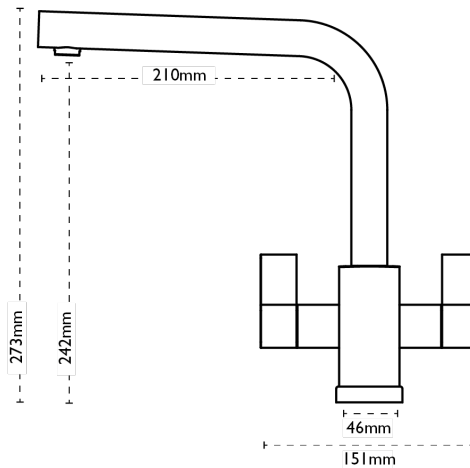

## Bali L Spout | 115.0535.868

Styled to complement the Bali range of sinks, the Bali tap features straight, simple lines, paddle handles and stylish L spout.

### Tap Details

<b>Finish:</b>	Chrome
<b>Tap Type:</b>	Two Lever
<b>Valve Type:</b>	Ceramic Cartridge
<b>Tap Operation:</b>	Two Lever
<b>Water Pressure:</b>	Medium Pressure 0.5-1.2 bar

### Tap Dimensions

<b>Tap Height:</b>	273mm
<b>Spout Reach:</b>	210mm