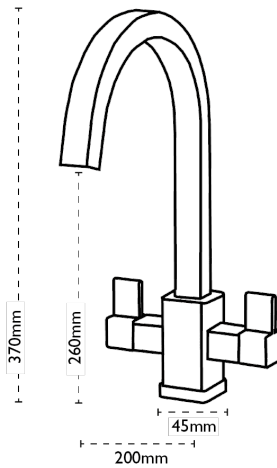

## Bali | 115.0193.014

Styled to complement the Bali range of sinks, the Bali tap features straight, simple lines, paddle handles and a classic swan neck.

### Tap Details

<b>Finish:</b>	Chrome
<b>Tap Type:</b>	Two Lever
<b>Valve Type:</b>	Ceramic Cartridge
<b>Tap Operation:</b>	Two Lever
<b>Water Pressure:</b>	Medium Pressure 0.5-1.2 bar

### Tap Dimensions

<b>Tap Height:</b>	370mm
<b>Spout Reach:</b>	200mm