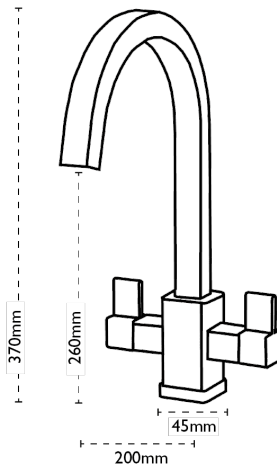

CARRON
P H O E N I X

Bali | 115.0193.014

Styled to complement the Bali range of sinks, the Bali tap features straight, simple lines, paddle handles and a classic swan neck.

Tap Details

Finish:	Chrome
Tap Type:	Two Lever
Valve Type:	Ceramic Cartridge
Tap Operation:	Two Lever
Water Pressure:	Medium Pressure 0.5-1.2 bar

Tap Dimensions

Tap Height:	370mm
Spout Reach:	200mm

Additional Information

Other:	Ceramic valves. Quarter turn action. Single flow tap.
---------------	---

Flow Regulator for this model available upon request.