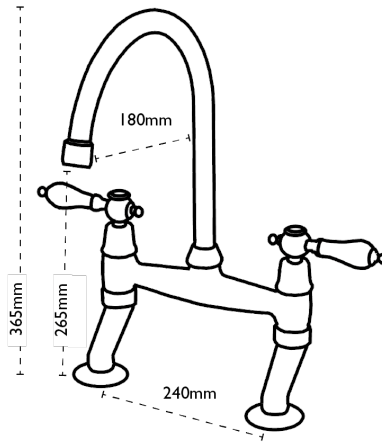

CARRON
P H O E N I X

Barra | 115.0074.732

The Barra bridge mixer tap is designed to complement a traditional kitchen look in combination with a Belfast ceramic sink. The Barra features traditional lever handle design and an elegant swan neck spout.

Tap Details

Finish:	Chrome
Tap Type:	Two Lever
Valve Type:	Compression
Tap Operation:	Two Lever
Water Pressure:	Medium Pressure 0.5-1.2 bar

Tap Dimensions

Tap Height:	365mm
Spout Reach:	180mm

Additional Information

Other:

Dual flow tap. Non return valves supplied. Spout swivels through 360°.