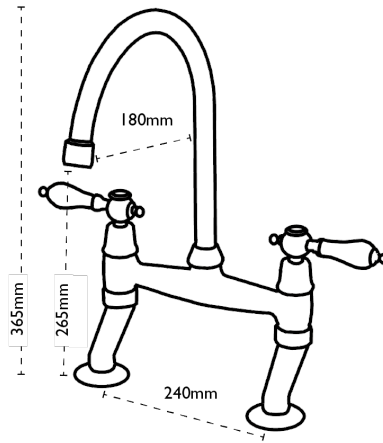

CARRON
P H O E N I X

Barra | 115.0074.732

The Barra bridge mixer tap is designed to complement a traditional kitchen look in combination with a Belfast ceramic sink. The Barra features traditional lever handle design and an elegant swan neck spout.

Tap Details

Finish:	Chrome
Tap Type:	Two Lever
Valve Type:	Compression
Tap Operation:	Two Lever
Water Pressure:	Medium Pressure 0.5-1.2 bar

Tap Dimensions

Tap Height:	365mm
Spout Reach:	180mm

Additional Information

Other:

Dual flow tap. Non return valves supplied. Spout swivels through 360°.