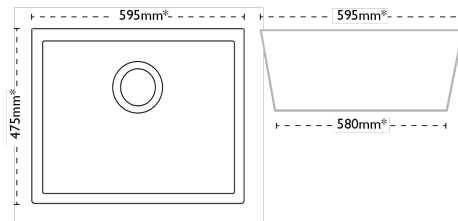

Sink Details

Material:	Ceramic
Sink Range:	Belfast
Min Cabinet Size:	600mm
Colour:	White

Unit Dimensions

Left to Right:	595mm
Font to Back:	475mm
Height:	220mm

Bowl Dimensions

Left to Right:	550mm
Font to Back:	420mm
Height:	200mm