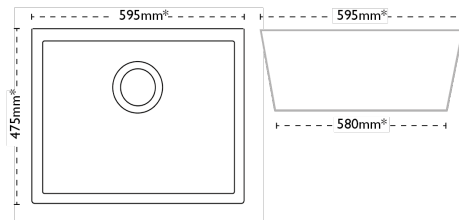

Ceramic sink dimensions may vary +/- 2% due to the firing process.

NB An Extended Flange is required if fitting a WDU to a Ceramic sink.

Sink Details

Material:	Ceramic
Sink Range:	Belfast
Min Cabinet Size:	600mm
Colour:	White

Unit Dimensions

Left to Right:	595mm
Front to Back:	475mm
Height:	220mm

Bowl Dimensions

Left to Right:	550mm
Front to Back:	420mm

Height:

200mm