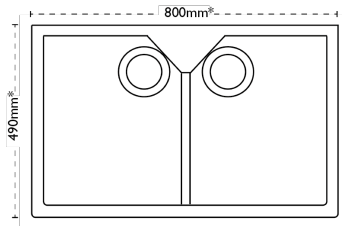

Ceramic sink dimensions may vary +/- 2% due to the firing process

NB An Extended Flange is required if fitting a WDU to a Ceramic sink.

Sink Details

Material:	Ceramic
Sink Range:	Belfast
Min Cabinet Size:	800mm
Colour:	White

Unit Dimensions

Left to Right:	800mm
Front to Back:	490mm
Height:	220mm

Bowl Dimensions

Left to Right: 365mm

Front to Back: 450mm

Height: 200mm

Second Bowl Dimensions

Left to Right: 365mm

Front to Back: 450mm

Height: 200mm