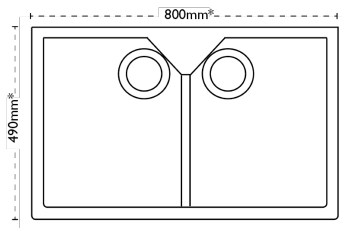

Ceramic sink dimensions may vary +/- 2% due to the firing process

NB An Extended Flange is required if fitting a WDU to a Ceramic sink.

Sink Details

Material:	Ceramic
Sink Range:	Belfast
Min Cabinet Size:	800mm
Colour:	White

Unit Dimensions

Left to Right:	800mm
Front to Back:	490mm
Height:	220mm

Bowl Dimensions

Left to Right: 365mm

Front to Back: 450mm

Height: 200mm

Second Bowl Dimensions

Left to Right: 365mm

Front to Back: 450mm

Height: 200mm