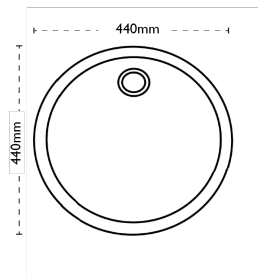

CARRON
P H O E N I X

Carisma 401 | 101.0042.588

Carisma brings together sound design and useful accessories that make this range a practical and durable choice.

Sink Details

Material:	Stainless Steel
Sink Range:	Carisma
Min Cabinet Size:	500mm
Colour:	Polished

Unit Dimensions

Left to Right:	440 diammm
-----------------------	------------

Bowl Dimensions

Left to Right:	395mm
Front to Back:	395mm
Height:	40mm

Cut-Out Dimensions

Left to Right:

425 diammm