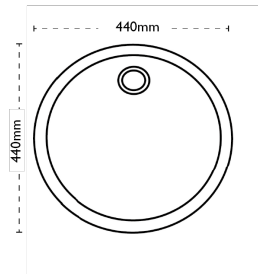

### Sink Details

<b>Material:</b>	Stainless Steel
<b>Sink Range:</b>	Carisma
<b>Min Cabinet Size:</b>	500mm
<b>Colour:</b>	Polished

### Unit Dimensions

<b>Left to Right:</b>	440 diammm
-----------------------	------------

### Bowl Dimensions

<b>Left to Right:</b>	395mm
<b>Font to Back:</b>	395mm
<b>Height:</b>	40mm

## Cut-Out Dimensions

**Left to Right:**

425 diammm