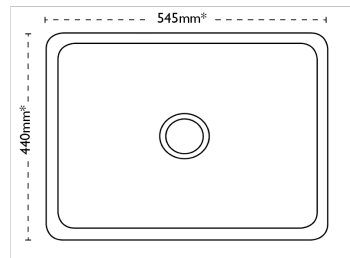

Ceramic sink dimensions may vary +/- 2% due to the firing process.

NB An Extended Flange is required if fitting a WDU to a Ceramic sink.

Previous FUN number prior to August 2021 was 126.0315.702.

Sink Details

Material:	Ceramic
Sink Range:	Carlow
Min Cabinet Size:	600mm
Colour:	White

Unit Dimensions

Left to Right:	545mm
Front to Back:	440mm
Height:	200mm

Bowl Dimensions

Left to Right:	492mm
Front to Back:	388mm
Height:	176mm