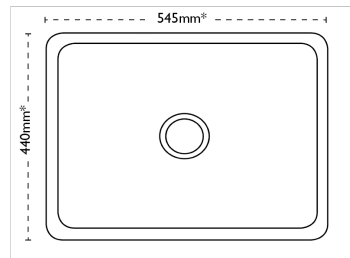

CARRON
P H O E N I X

Carlow 105 | 126.0315.702

The Carlow range offers an exceptional crossover between classic Ceramic and the modern method of undermounting. The soft lines in each model are complemented by the crisp white ceramic. Shown with Henley Chrome Tap.

Sink Details

Material:	Ceramic
Sink Range:	Carlow
Min Cabinet Size:	600mm
Colour:	White

Unit Dimensions

Left to Right:	545mm
Font to Back:	440mm
Height:	200mm

Bowl Dimensions

Left to Right:	492mm
Font to Back:	388mm
Height:	176mm