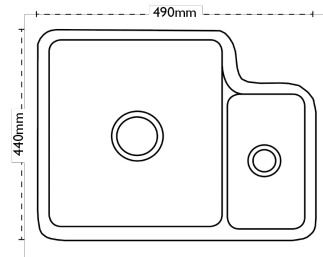

Ceramic sink dimensions may vary +/- 2% due to the firing process.

NB An Extended Flange is required if fitting a WDU to a Ceramic sink.

Sink Details

Material:	Ceramic
Sink Range:	Carlow
Min Cabinet Size:	600mm
Colour:	White

Unit Dimensions

Left to Right:	490mm
Front to Back:	440mm
Height:	200mm

Bowl Dimensions

Left to Right:	332mm
-----------------------	-------

Front to Back: 386mm

Height: 176mm

Second Bowl Dimensions

Left to Right: 144mm

Front to Back: 274mm

Height: 120mm