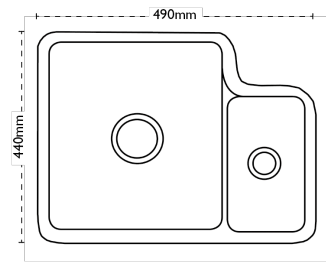

### Sink Details

<b>Material:</b>	Ceramic
<b>Sink Range:</b>	Carlow
<b>Min Cabinet Size:</b>	600mm
<b>Colour:</b>	White

### Unit Dimensions

<b>Left to Right:</b>	490mm
<b>Front to Back:</b>	440mm
<b>Height:</b>	200mm

### Bowl Dimensions

<b>Left to Right:</b>	332mm
<b>Front to Back:</b>	386mm
<b>Height:</b>	176mm

#### Second Bowl Dimensions

<b>Left to Right:</b>	144mm
<b>Front to Back:</b>	274mm
<b>Height:</b>	120mm