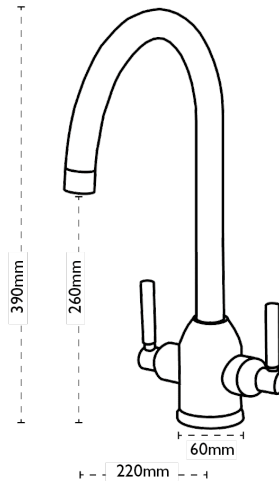

CARRON
P H O E N I X

Dante | 115.0068.384

Dante's graceful swan neck and its simple yet ergonomic design complements kitchens with both traditional and contemporary settings.

Tap Details

Finish:	Decor Steel
Tap Type:	Two Lever
Valve Type:	Ceramic Cartridge
Tap Operation:	Two Lever
Water Pressure:	Low Pressure 0.2-0.5 bar

Tap Dimensions

Tap Height:	390mm
Spout Reach:	220mm