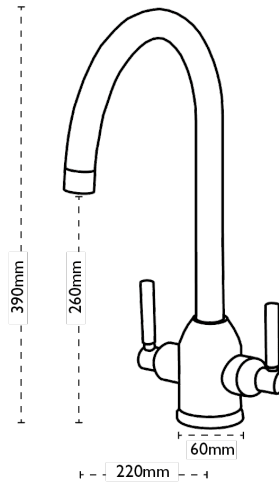

## Dante Filter | 120.0188.552

The Dante Filter tap provides excellent filtration at an affordable price. The cold water handle operates in two directions - pull forward for mains water, push back for pure filtered water.

### Tap Details

<b>Finish:</b>	Chrome
<b>Tap Type:</b>	Filter
<b>Valve Type:</b>	Ceramic Cartridge
<b>Tap Operation:</b>	Dual lever
<b>Water Pressure:</b>	Medium Pressure 0.5-1.2 bar

### Tap Dimensions

<b>Tap Height:</b>	390mm
<b>Spout Reach:</b>	220mm