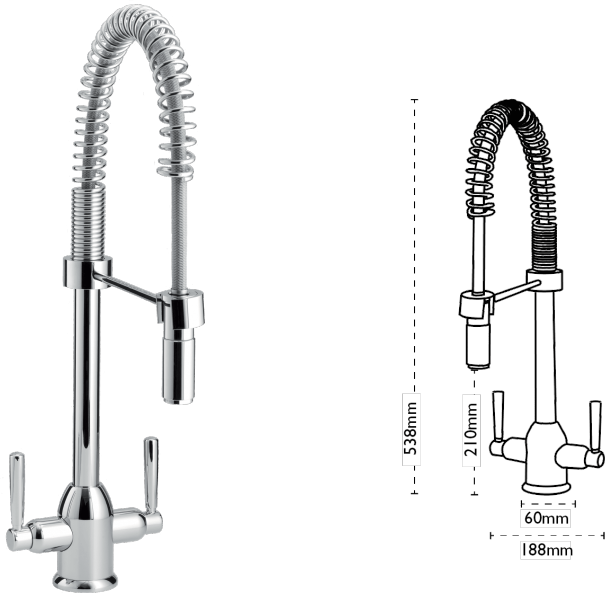

## Dante Pro | 115.0191.084

An absolute must for the professional-style kitchen, the high-performance Dante Pro has an extra tall spout that offers maximum directional control for large multi-bowl sinks, whilst maintaining the functionality of a conventional tap.

### Tap Details

<b>Finish:</b>	Chrome
<b>Tap Type:</b>	Pull-Out Nozzle
<b>Valve Type:</b>	Ceramic Cartridge
<b>Tap Operation:</b>	Two Lever
<b>Water Pressure:</b>	Medium Pressure 0.5-1.2 bar

### Tap Dimensions

<b>Tap Height:</b>	538mm
<b>Spout Reach:</b>	188mm

### Additional Information

**Other:**

Ceramic valves. Quarter turn action. Single flow tap