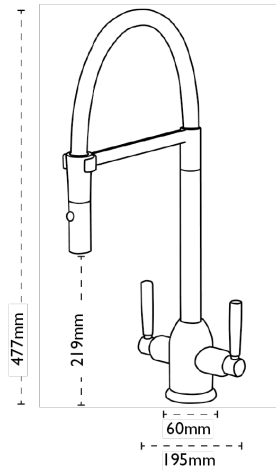

CARRON
P H O E N I X

Dante Pull Out | 115.0535.601

This tall professional style tap features a White silicone hose which can be used for directional control for large or multi-bowl sinks. Available in 3 other colourways: Black, Red and Grey.

Tap Details

Finish:	White
Tap Type:	Pull-Out Nozzle
Valve Type:	Ceramic Disc
Tap Operation:	Two Lever
Water Pressure:	Medium Pressure 0.5-1.2 bar

Tap Dimensions

Tap Height:	477mm
Spout Reach:	188mm

Additional Information