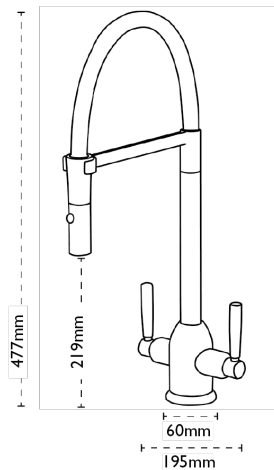

CARRON
P H O E N I X

Dante Pull Out | 115.0535.601

This tall professional style tap features a White silicone hose which can be used for directional control for large or multi-bowl sinks. Available in 2 other colourways: Black or Grey.

Tap Details

Finish:	White
Tap Type:	Pull-Out Nozzle
Valve Type:	Ceramic Disc
Tap Operation:	Two Lever
Water Pressure:	Medium Pressure 0.5-1.2 bar

Tap Dimensions

Tap Height:	477mm
Spout Reach:	188mm

Additional Information