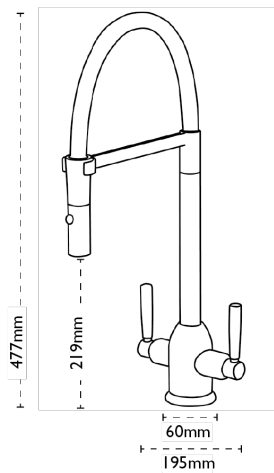

CARRON
P H O E N I X

Dante Pull Out | 115.0536.909

This tall professional style tap features a Red silicone hose which can be used for directional control for large or multi-bowl sinks. Available in 3 other colourways: Black, White and Grey.

NB PRODUCT DISCONTINUED SPRING 2020

Tap Details

Finish:	Red
Tap Type:	Pull-Out Nozzle
Valve Type:	Ceramic Disc
Tap Operation:	Two Lever
Water Pressure:	Medium Pressure 0.5-1.2 bar

Tap Dimensions

Tap Height:	477mm
Spout Reach:	188mm