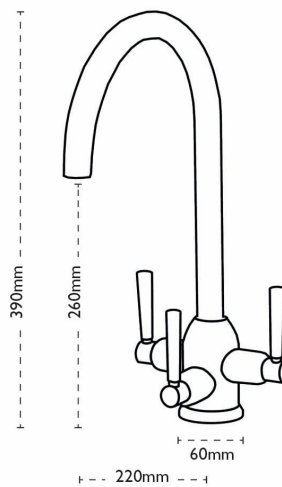

NB PRODUCT DISCONTINUED JAN 2021

Tap Details

Finish:	Brushed Nickel
Tap Type:	Filter
Valve Type:	Ceramic Disc
Tap Operation:	Quarter-turn lever
Water Pressure:	Medium Pressure 0.5-1.2 bar

Tap Dimensions

Tap Height:	390mm
Spout Reach:	220mm