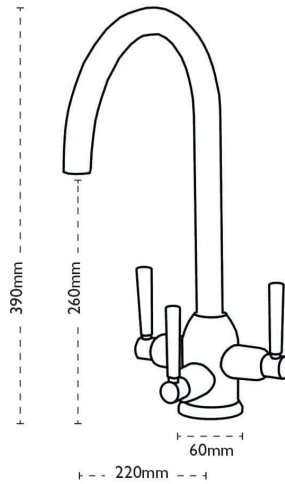

### Tap Details

<b>Finish:</b>	Chrome
<b>Tap Type:</b>	Filter
<b>Valve Type:</b>	Ceramic Disc
<b>Tap Operation:</b>	Quarter-turn lever
<b>Water Pressure:</b>	Low Pressure 0.2-0.5 bar

### Tap Dimensions

<b>Tap Height:</b>	390mm
<b>Spout Reach:</b>	220mm