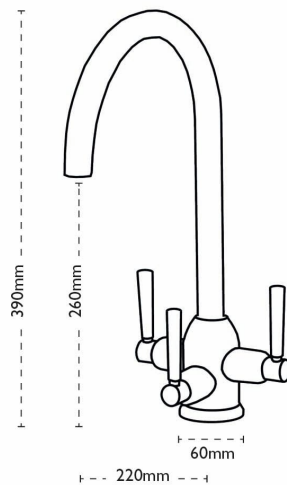

Tap Details

Finish:	Chrome
Tap Type:	Filter
Valve Type:	Ceramic Disc
Tap Operation:	Quarter-turn lever
Water Pressure:	Medium Pressure 0.5-1.2 bar

Tap Dimensions

Tap Height:	390mm
Spout Reach:	220mm