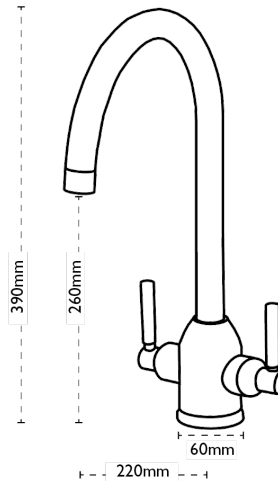

### Tap Details

<b>Finish:</b>	Chrome
<b>Tap Type:</b>	Two Lever
<b>Valve Type:</b>	Ceramic Cartridge
<b>Tap Operation:</b>	Two Lever
<b>Water Pressure:</b>	Low Pressure 0.2-0.5 bar

### Tap Dimensions

<b>Tap Height:</b>	390mm
<b>Spout Reach:</b>	220mm