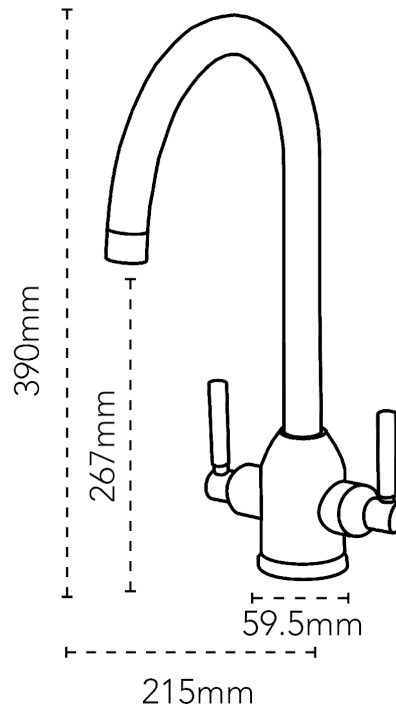

CARRON
P H O E N I X

Dante | 115.0068.382

Dante's graceful swan neck and its simple yet ergonomic design complements kitchens with both traditional and contemporary settings.

Tap Details

Finish:	Chrome
Tap Type:	Two Lever
Valve Type:	Ceramic Cartridge
Tap Operation:	Two Lever
Water Pressure:	Low Pressure 0.2-0.5 bar

Tap Dimensions

Tap Height:	390mm
Spout Reach:	215mm