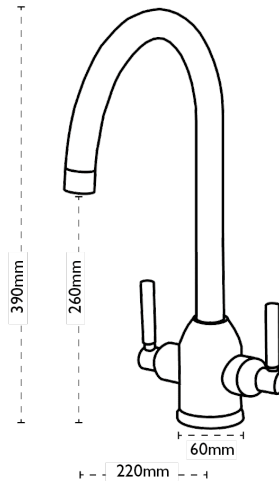

### Tap Details

<b>Finish:</b>	Chrome
<b>Tap Type:</b>	Two Lever
<b>Valve Type:</b>	Ceramic Cartridge
<b>Tap Operation:</b>	Two Lever
<b>Water Pressure:</b>	Low Pressure 0.2-0.5 bar

### Tap Dimensions

<b>Tap Height:</b>	390mm
<b>Spout Reach:</b>	220mm