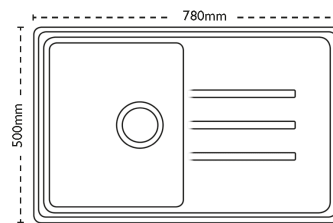

CARRON
P H O E N I X

Debut 100 | 114.0201.150

The Debut range offers a modern touch to a classic design, with soft drainer grooves and gentle corners, this sink offers all the functionality you would expect from a Carron Granite sink. Available in three models and each complemented by a range of accessories. Debut is a hard-working addition to your kitchen. Shown with Henley Chrome Tap.

Sink Details

Material:	Granite
Sink Range:	Debut
Min Cabinet Size:	500mm
Colour:	Coffee (was Champagne)

Unit Dimensions

Left to Right:	780mm
Front to Back:	500mm

Bowl Dimensions

Left to Right:	340mm
Front to Back:	420mm
Height:	200mm