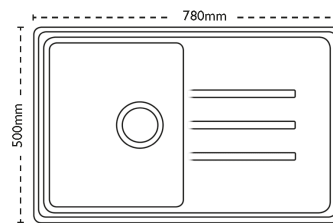

Sink Details

| | |
|--------------------------|------------------------|
| Material: | Granite |
| Sink Range: | Debut |
| Min Cabinet Size: | 500mm |
| Colour: | Coffee (was Champagne) |

Unit Dimensions

| | |
|-----------------------|-------|
| Left to Right: | 780mm |
| Front to Back: | 500mm |

Bowl Dimensions

| | |
|-----------------------|-------|
| Left to Right: | 340mm |
| Front to Back: | 420mm |
| Height: | 200mm |

Cut-Out Dimensions

Left to Right: 764mm

Front to Back: 484mm

Cut-Out Dimensions

Tap Hole: 35mm to be removed at installation