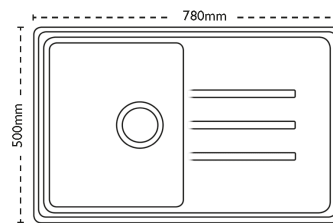

CARRON
P H O E N I X

Debut 100 | 114.0201.152

The Debut range offers a modern touch to a classic design, with soft drainer grooves and gentle corners, this sink offers all the functionality you would expect from a Carron Granite sink. Available in three models and each complemented by a range of accessories. Debut is a hard-working addition to your kitchen. Shown with Henley Chrome Tap.

Sink Details

Material:	Granite
Sink Range:	Debut
Min Cabinet Size:	500mm
Colour:	Polar White

Unit Dimensions

Left to Right:	780mm
Front to Back:	500mm

Bowl Dimensions

Left to Right:	340mm
Front to Back:	420mm
Height:	200mm