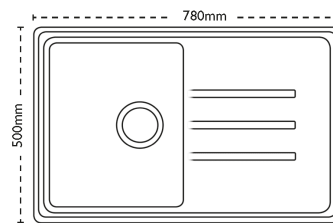

Sink Details

Material:	Granite
Sink Range:	Debut
Min Cabinet Size:	500mm
Colour:	Polar White

Unit Dimensions

Left to Right:	780mm
Front to Back:	500mm

Bowl Dimensions

Left to Right:	340mm
Front to Back:	420mm
Height:	200mm

Cut-Out Dimensions

Left to Right: 764mm

Front to Back: 484mm

Cut-Out Dimensions

Tap Hole: 35mm to be removed at installation