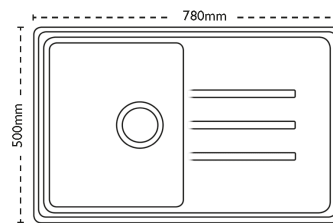

Sink Details

Material:	Granite
Sink Range:	Debut
Min Cabinet Size:	500mm
Colour:	Stone Grey

Unit Dimensions

Left to Right:	780mm
Front to Back:	500mm

Bowl Dimensions

Left to Right:	340mm
Front to Back:	420mm
Height:	200mm

Cut-Out Dimensions

Left to Right: 764mm

Front to Back: 484mm

Cut-Out Dimensions

Tap Hole: 35mm to be removed at installation