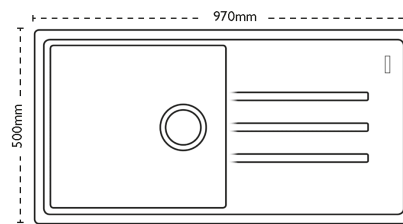

Sink Details

Material:	Granite
Sink Range:	Debut
Min Cabinet Size:	600mm
Colour:	Coffee (was Champagne)

Unit Dimensions

Left to Right:	970mm
Front to Back:	500mm

Bowl Dimensions

Left to Right:	450mm
Front to Back:	420mm
Height:	200mm

Cut-Out Dimensions

Left to Right: 954mm

Front to Back: 484mm

Cut-Out Dimensions

Tap Hole: 35mm to be removed at installation