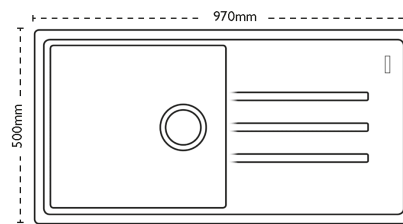

### Sink Details

<b>Material:</b>	Granite
<b>Sink Range:</b>	Debut
<b>Min Cabinet Size:</b>	600mm
<b>Colour:</b>	Onyx

### Unit Dimensions

<b>Left to Right:</b>	970mm
<b>Front to Back:</b>	500mm

### Bowl Dimensions

<b>Left to Right:</b>	450mm
<b>Front to Back:</b>	420mm
<b>Height:</b>	200mm

### Cut-Out Dimensions

**Left to Right:** 954mm

**Front to Back:** 484mm