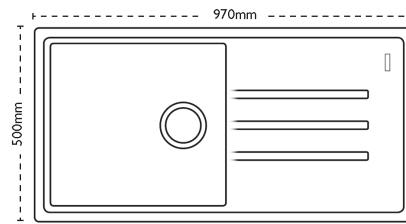

CARRON
P H O E N I X

Debut 105 | 114.0288.193

The Debut range offers a modern touch to a classic design, with soft drainer grooves and gentle corners, this sink offers all the functionality you would expect from a Carron Granite sink. Available in three models and each complemented by a range of accessories. Debut is a hard-working addition to your kitchen. Shown with Henley Chrome Tap.

Sink Details

Material:	Granite
Sink Range:	Debut
Min Cabinet Size:	600mm
Colour:	Onyx

Unit Dimensions

Left to Right:	970mm
Front to Back:	500mm

Bowl Dimensions

Left to Right:	450mm
Front to Back:	420mm
Height:	200mm

Cut-Out Dimensions

Left to Right: 954mm

Front to Back: 484mm

Cut-Out Dimensions

Tap Hole: 35mm to be removed at installation