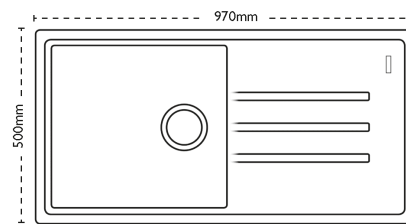

### Sink Details

<b>Material:</b>	Granite
<b>Sink Range:</b>	Debut
<b>Min Cabinet Size:</b>	600mm
<b>Colour:</b>	Onyx

### Unit Dimensions

<b>Left to Right:</b>	970mm
<b>Front to Back:</b>	500mm

### Bowl Dimensions

<b>Left to Right:</b>	450mm
<b>Front to Back:</b>	420mm
<b>Height:</b>	200mm

### Cut-Out Dimensions

**Left to Right:** 950mm

**Front to Back:** 480mm