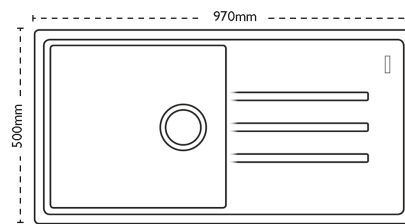

### Sink Details

<b>Material:</b>	Granite
<b>Sink Range:</b>	Debut
<b>Min Cabinet Size:</b>	600mm
<b>Colour:</b>	Polar White

### Unit Dimensions

<b>Left to Right:</b>	970mm
<b>Front to Back:</b>	500mm

### Bowl Dimensions

<b>Left to Right:</b>	450mm
<b>Front to Back:</b>	420mm
<b>Height:</b>	200mm

### Cut-Out Dimensions

**Left to Right:** 954mm

**Front to Back:** 484mm