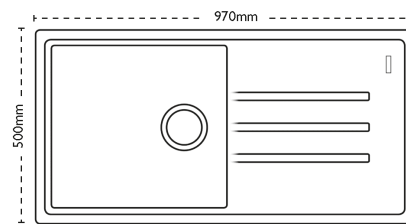

Sink Details

Material:	Granite
Sink Range:	Debut
Min Cabinet Size:	600mm
Colour:	Polar White

Unit Dimensions

Left to Right:	970mm
Front to Back:	500mm

Bowl Dimensions

Left to Right:	450mm
Front to Back:	420mm
Height:	200mm

Cut-Out Dimensions

Left to Right: 950mm

Front to Back: 480mm

Cut-Out Dimensions

Tap Hole: 35mm to be removed at installation