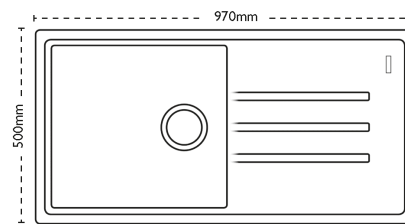

Sink Details

Material:	Granite
Sink Range:	Debut
Min Cabinet Size:	600mm
Colour:	Stone Grey

Unit Dimensions

Left to Right:	970mm
Front to Back:	500mm

Bowl Dimensions

Left to Right:	450mm
Front to Back:	420mm
Height:	200mm

Cut-Out Dimensions

Left to Right: 950mm

Front to Back: 480mm

Cut-Out Dimensions

Tap Hole: 35mm to be removed at installation