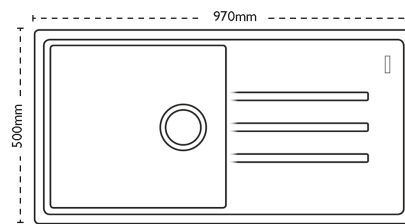

Sink Details

Material:	Granite
Sink Range:	Debut
Min Cabinet Size:	600mm
Colour:	Stone Grey

Unit Dimensions

Left to Right:	970mm
Front to Back:	500mm

Bowl Dimensions

Left to Right:	450mm
Front to Back:	420mm
Height:	200mm

Cut-Out Dimensions

Left to Right: 954mm

Front to Back: 484mm

Cut-Out Dimensions

Tap Hole: 35mm to be removed at installation