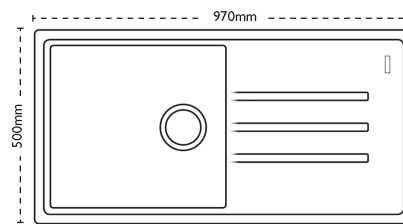

Sink Details

Material:	Granite
Sink Range:	Debut
Min Cabinet Size:	600mm
Colour:	Stone Grey

Unit Dimensions

Left to Right:	970mm
Front to Back:	500mm

Bowl Dimensions

Left to Right:	450mm
Front to Back:	420mm
Height:	200mm

Cut-Out Dimensions

Left to Right: 954mm

Front to Back: 484mm

Cut-Out Dimensions

Tap Hole: 35mm to be removed at installation