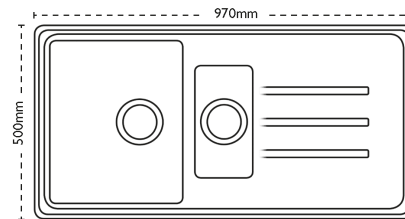

CARRON
P H O E N I X

Debut 150 | 114.0201.153

The Debut range offers a modern touch to a classic design, with soft drainer grooves and gentle corners, this sink offers all the functionality you would expect from a Carron Granite sink. Available in three models and each complemented by a range of accessories. Debut is a hard-working addition to your kitchen. Shown with Henley Chrome Tap.

Sink Details

Material:	Granite
Sink Range:	Debut
Min Cabinet Size:	600mm
Colour:	Coffee (was Champagne)

Unit Dimensions

Left to Right:	970mm
Front to Back:	500mm

Bowl Dimensions

Left to Right:	340mm
Front to Back:	420mm
Height:	200mm

Second Bowl Dimensions

Left to Right:	150mm
Front to Back:	290mm
Height:	100mm

Cut-Out Dimensions

Left to Right:	950mm
Front to Back:	480mm

Cut-Out Dimensions

Tap Hole:	35mm to be removed at installation
------------------	------------------------------------