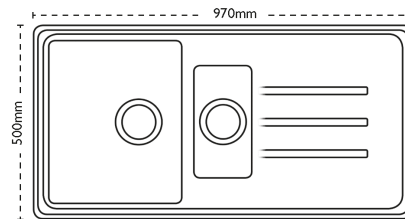

CARRON
P H O E N I X

Debut 150 | 114.0201.153

The Debut range offers a modern touch to a classic design, with soft drainer grooves and gentle corners, this sink offers all the functionality you would expect from a Carron Granite sink. Available in three models and each complemented by a range of accessories. Debut is a hard-working addition to your kitchen. Shown with Henley Chrome Tap.

Sink Details

Material:	Granite
Sink Range:	Debut
Min Cabinet Size:	600mm
Colour:	Champagne

Unit Dimensions

Left to Right:	970mm
Font to Back:	500mm

Bowl Dimensions

Left to Right:	340mm
Font to Back:	420mm
Height:	200mm

Second Bowl Dimensions

Left to Right: 150mm
Font to Back: 290mm
Height: 100mm

Cut-Out Dimensions

Left to Right: 954mm
Font to Back: 484mm

Cut-Out Dimensions

Tap Hole: 35mm to be removed at installation