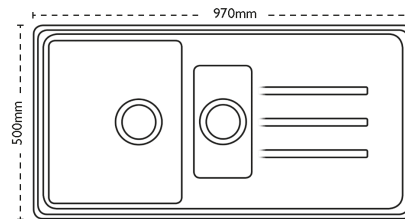

CARRON
P H O E N I X

Debut 150 | 114.0201.153

The Debut range offers a modern touch to a classic design, with soft drainer grooves and gentle corners, this sink offers all the functionality you would expect from a Carron Granite sink. Available in three models and each complemented by a range of accessories. Debut is a hard-working addition to your kitchen. Shown with Henley Chrome Tap.

Sink Details

Material:	Granite
Sink Range:	Debut
Min Cabinet Size:	600mm
Colour:	Coffee (was Champagne)

Unit Dimensions

Left to Right:	970mm
Front to Back:	500mm

Bowl Dimensions

Left to Right:	340mm
Front to Back:	420mm
Height:	200mm

Second Bowl Dimensions

Left to Right:	150mm
Front to Back:	290mm
Height:	100mm

Cut-Out Dimensions

Left to Right:	954mm
Front to Back:	484mm

Cut-Out Dimensions

Tap Hole:	35mm to be removed at installation
------------------	------------------------------------