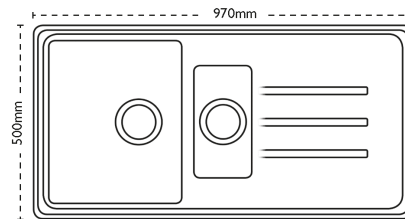

Sink Details

Material:	Granite
Sink Range:	Debut
Min Cabinet Size:	600mm
Colour:	Jet Black

Unit Dimensions

Left to Right:	970mm
Font to Back:	500mm

Bowl Dimensions

Left to Right:	340mm
Font to Back:	420mm
Height:	200mm

Second Bowl Dimensions

Left to Right: 150mm
Font to Back: 290mm
Height: 100mm

Cut-Out Dimensions

Left to Right: 954mm
Font to Back: 484mm

Cut-Out Dimensions

Tap Hole: 35mm to be removed at installation