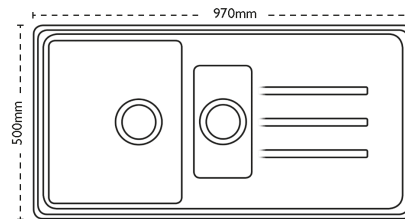

Sink Details

Material:	Granite
Sink Range:	Debut
Min Cabinet Size:	600mm
Colour:	Onyx

Unit Dimensions

Left to Right:	970mm
Front to Back:	500mm

Bowl Dimensions

Left to Right:	340mm
Front to Back:	420mm
Height:	200mm

Second Bowl Dimensions

Left to Right:	150mm
Front to Back:	290mm
Height:	100mm

Cut-Out Dimensions

Left to Right:	954mm
Front to Back:	484mm

Cut-Out Dimensions

Tap Hole:	35mm to be removed at installation
------------------	------------------------------------