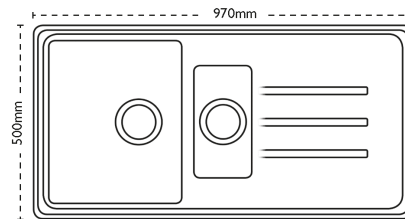

CARRON
P H O E N I X

Debut 150 | 114.0201.155

The Debut range offers a modern touch to a classic design, with soft drainer grooves and gentle corners, this sink offers all the functionality you would expect from a Carron Granite sink. Available in three models and each complemented by a range of accessories. Debut is a hard-working addition to your kitchen. Shown with Henley Chrome Tap.

Sink Details

Material:	Granite
Sink Range:	Debut
Min Cabinet Size:	600mm
Colour:	Polar White

Unit Dimensions

Left to Right:	970mm
Front to Back:	500mm

Bowl Dimensions

Left to Right:	340mm
Front to Back:	420mm
Height:	200mm

Second Bowl Dimensions

Left to Right:	150mm
Front to Back:	290mm
Height:	100mm

Cut-Out Dimensions

Left to Right:	954mm
Front to Back:	484mm

Cut-Out Dimensions

Tap Hole:	35mm to be removed at installation
------------------	------------------------------------