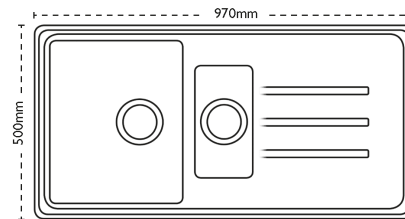

Sink Details

Material:	Granite
Sink Range:	Debut
Min Cabinet Size:	600mm
Colour:	Stone Grey

Unit Dimensions

Left to Right:	970mm
Front to Back:	500mm

Bowl Dimensions

Left to Right:	340mm
Front to Back:	420mm
Height:	200mm

Second Bowl Dimensions

Left to Right: 150mm
Front to Back: 290mm
Height: 100mm

Cut-Out Dimensions

Left to Right: 950mm
Front to Back: 480mm

Cut-Out Dimensions

Tap Hole: 35mm to be removed at installation