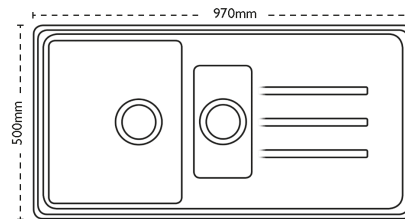

Sink Details

Material:	Granite
Sink Range:	Debut
Min Cabinet Size:	600mm
Colour:	Stone Grey

Unit Dimensions

Left to Right:	970mm
Front to Back:	500mm

Bowl Dimensions

Left to Right:	340mm
Front to Back:	420mm
Height:	200mm

Second Bowl Dimensions

Left to Right:	150mm
Front to Back:	290mm
Height:	100mm

Cut-Out Dimensions

Left to Right:	954mm
Front to Back:	484mm

Cut-Out Dimensions

Tap Hole:	35mm to be removed at installation
------------------	------------------------------------