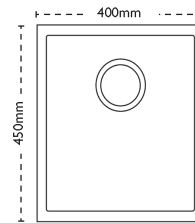

## Deca 100 | 127.0442.744

Deca is a superb example of minimalist practicality and style. Offering the durability of stainless steel, featuring 10mm corner radii throughout all models. Stunning good looks and easy to keep clean. Each Deca model can be installed either as an inset or undermount (cut-out dimensions shown are for Inset installation, for undermount information see attached Installation Instructions file). Shown with Henley Chrome Tap.

### Unit Dimensions

<b>Left to Right:</b>	400mm
<b>Front to Back:</b>	450mm

### Bowl Dimensions

<b>Left to Right:</b>	360mm
<b>Front to Back:</b>	410mm
<b>Height:</b>	200mm

### Cut-Out Dimensions

**Left to Right:** 370mm  
**Front to Back:** 420mm  
**Radius:** 10mm