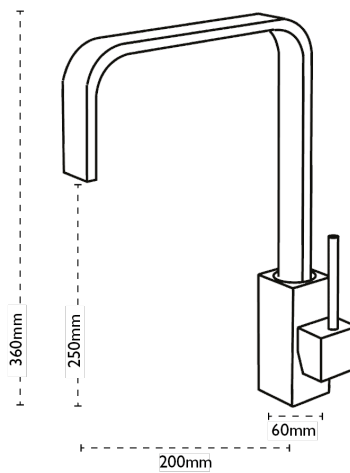

CARRON
P H O E N I X

Elen Optima | 115.0310.889

Elen Optima's single lever handle and slim profile spout provide an impeccable accompaniment to all contemporary sinks.

NB PRODUCT DISCONTINUED SPRING 2020

Tap Details

Finish:	Chrome
Tap Type:	Single Lever
Valve Type:	Ceramic Cartridge
Tap Operation:	Single Lever
Water Pressure:	Medium Pressure 0.5-1.2 bar

Tap Dimensions

Tap Height:	360mm
Spout Reach:	200mm

Additional Information

Other:

Hot and cold water mixed in body of tap. Lever action. Non return valves supplied. Spout swivels through 360°.

Flow Regulator for this model available upon request.