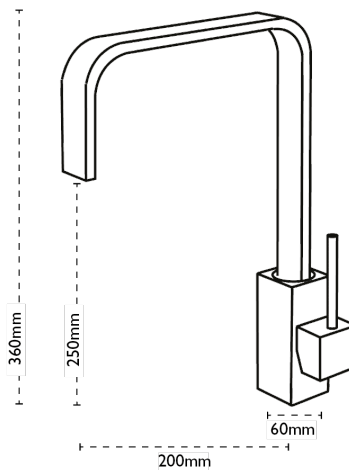

## Elen Optima | 115.0310.889

Elen Optima's single lever handle and slim profile spout provide an impeccable accompaniment to all contemporary sinks.

### Tap Details

<b>Finish:</b>	Chrome
<b>Tap Type:</b>	Single Lever
<b>Valve Type:</b>	Ceramic Cartridge
<b>Tap Operation:</b>	Single Lever
<b>Water Pressure:</b>	Medium Pressure 0.5-1.2 bar

### Tap Dimensions

<b>Tap Height:</b>	360mm
<b>Spout Reach:</b>	200mm

### Additional Information

**Other:**

Hot and cold water mixed in body of tap. Lever action. Non return valves supplied. Spout swivels through 360°.

Flow Regulator for this model available upon request.