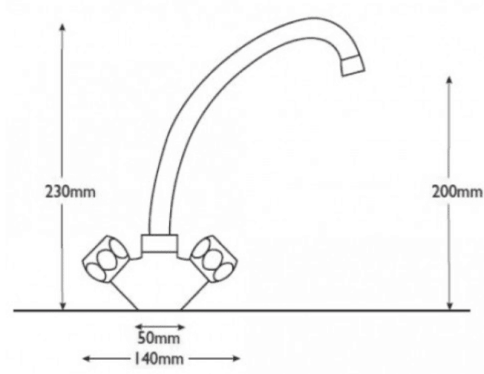

## eLIO | 115.0188.824

The eLIO is a traditional chrome model with compression valves.

### Tap Details

<b>Finish:</b>	Chrome
<b>Tap Type:</b>	Eco
<b>Valve Type:</b>	Compression
<b>Tap Operation:</b>	Full Turn
<b>Water Pressure:</b>	Medium Pressure 0.5-1.2 bar

### Tap Dimensions

<b>Tap Height:</b>	230mm
<b>Spout Reach:</b>	180mm