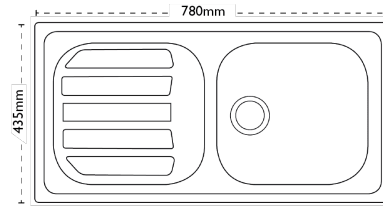

CARRON
P H O E N I X

Euroset 100 Plus | 101.0439.186

A unique compact reversible sink suitable for small cabinet and kitchen environments. With 1½" waste. (NB Price for sleeved sink, waste to be added). Shown with Pura Chrome Tap.

Sink Details

Material:	Stainless Steel
Sink Range:	Euroset
Min Cabinet Size:	450mm
Colour:	Polished

Unit Dimensions

Left to Right:	780mm
Front to Back:	435mm

Bowl Dimensions

Left to Right:	360mm
Front to Back:	355mm
Height:	140mm

Cut-Out Dimensions

Left to Right:	760mm
Front to Back:	415mm

Cut-Out Dimensions

Tap Hole: 35mm