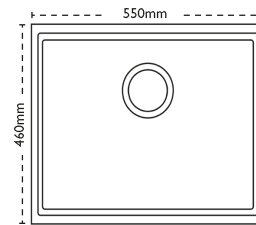

NB PRODUCT DISCONTINUED MAY 2021

Sink Details

Material:	Granite
Sink Range:	Fiji
Min Cabinet Size:	600mm
Colour:	Champagne

Unit Dimensions

Left to Right:	550mm
Front to Back:	460mm

Bowl Dimensions

Left to Right:	504mm
Front to Back:	390mm
Height:	205mm

Cut-Out Dimensions

Left to Right:

Utilise Template