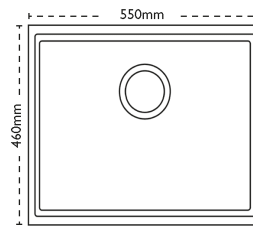

Sink Details

Material:	Granite
Sink Range:	Fiji
Min Cabinet Size:	600mm
Colour:	Jet Black

Unit Dimensions

Left to Right:	550mm
Font to Back:	460mm

Bowl Dimensions

Left to Right:	504mm
Font to Back:	390mm
Height:	205mm

Cut-Out Dimensions

Left to Right:

Utilise Template