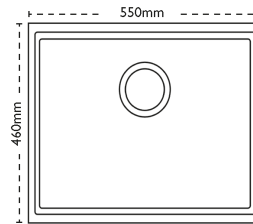

Sink Details

Material:	Granite
Sink Range:	Fiji
Min Cabinet Size:	600mm
Colour:	Onyx

Unit Dimensions

Left to Right:	550mm
Front to Back:	460mm

Bowl Dimensions

Left to Right:	504mm
Front to Back:	390mm
Height:	205mm

Cut-Out Dimensions

Left to Right:

Utilise Template