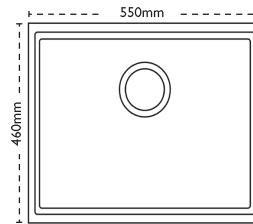

### Sink Details

<b>Material:</b>	Granite
<b>Sink Range:</b>	Fiji
<b>Min Cabinet Size:</b>	600mm
<b>Colour:</b>	Polar White

### Unit Dimensions

<b>Left to Right:</b>	550mm
<b>Font to Back:</b>	460mm

### Bowl Dimensions

<b>Left to Right:</b>	504mm
<b>Font to Back:</b>	390mm
<b>Height:</b>	205mm

### Cut-Out Dimensions

**Left to Right:**

Utilise Template