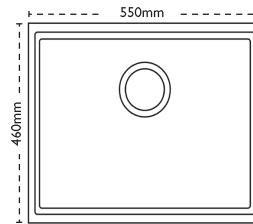

### Sink Details

<b>Material:</b>	Granite
<b>Sink Range:</b>	Fiji
<b>Min Cabinet Size:</b>	600mm
<b>Colour:</b>	Polar White

### Unit Dimensions

<b>Left to Right:</b>	550mm
<b>Front to Back:</b>	460mm

### Bowl Dimensions

<b>Left to Right:</b>	504mm
<b>Front to Back:</b>	390mm
<b>Height:</b>	205mm

### Cut-Out Dimensions

**Left to Right:**

Utilise Template