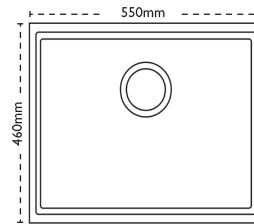

### Sink Details

<b>Material:</b>	Granite
<b>Sink Range:</b>	Fiji
<b>Min Cabinet Size:</b>	600mm
<b>Colour:</b>	Stone Grey

### Unit Dimensions

<b>Left to Right:</b>	550mm
<b>Front to Back:</b>	460mm

### Bowl Dimensions

<b>Left to Right:</b>	504mm
<b>Front to Back:</b>	390mm
<b>Height:</b>	205mm

### Cut-Out Dimensions

**Left to Right:**

Utilise Template