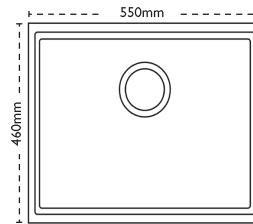

Sink Details

Material:	Granite
Sink Range:	Fiji
Min Cabinet Size:	600mm
Colour:	Stone Grey

Unit Dimensions

Left to Right:	550mm
Font to Back:	460mm

Bowl Dimensions

Left to Right:	504mm
Font to Back:	390mm
Height:	205mm

Cut-Out Dimensions

Left to Right:

Utilise Template