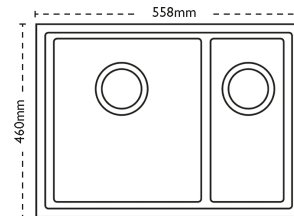

NB PRODUCT DISCONTINUED MAY 2021

Sink Details

Material:	Granite
Sink Range:	Fiji
Min Cabinet Size:	600mm
Colour:	Champagne

Unit Dimensions

Left to Right:	558mm
Front to Back:	460mm

Bowl Dimensions

Left to Right:	340mm
Front to Back:	400mm

Height: 200mm

Second Bowl Dimensions

Left to Right: 160mm

Front to Back: 400mm

Height: 130mm

Cut-Out Dimensions

Left to Right: Utilise Template mm