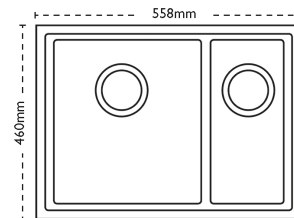

Sink Details

Material:	Granite
Sink Range:	Fiji
Min Cabinet Size:	600mm
Colour:	Onyx

Unit Dimensions

Left to Right:	558mm
Front to Back:	460mm

Bowl Dimensions

Left to Right:	340mm
Front to Back:	400mm
Height:	200mm

Second Bowl Dimensions

Left to Right:	160mm
Front to Back:	400mm
Height:	130mm

Cut-Out Dimensions

Left to Right:	Utilise Template mm
-----------------------	---------------------