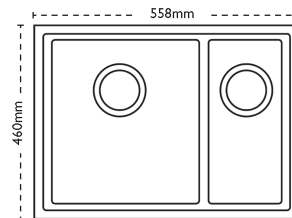

CARRON
P H O E N I X

Fiji 150-16 | 125.0435.709

Fiji opens up the design potential for undermounting granite bowls into a wide range of worksurface materials. With its choice of beautifully neutral tones and contemporary shapes, Fiji offers an appealing alternative to stainless steel. Shown with Henley Chrome Tap.

Sink Details

Material:	Granite
Sink Range:	Fiji
Min Cabinet Size:	600mm
Colour:	Jet Black

Unit Dimensions

Left to Right:	558mm
Font to Back:	460mm

Bowl Dimensions

Left to Right:	340mm
Font to Back:	400mm
Height:	200mm