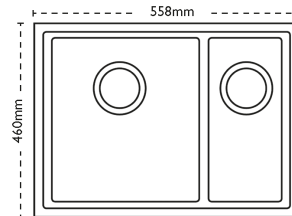

Sink Details

Material:	Granite
Sink Range:	Fiji
Min Cabinet Size:	600mm
Colour:	Polar White

Unit Dimensions

Left to Right:	558mm
Front to Back:	460mm

Bowl Dimensions

Left to Right:	340mm
Front to Back:	400mm
Height:	200mm

Second Bowl Dimensions

Left to Right:	160mm
Front to Back:	400mm
Height:	130mm

Cut-Out Dimensions

Left to Right:	Utilise Template mm
-----------------------	---------------------