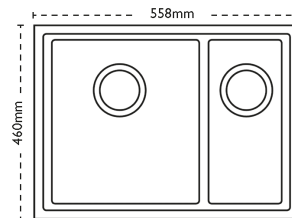

Sink Details

Material:	Granite
Sink Range:	Fiji
Min Cabinet Size:	600mm
Colour:	Stone Grey

Unit Dimensions

Left to Right:	558mm
Front to Back:	460mm

Bowl Dimensions

Left to Right:	340mm
Front to Back:	400mm
Height:	200mm

Second Bowl Dimensions

Left to Right:	160mm
Front to Back:	400mm
Height:	130mm

Cut-Out Dimensions

Left to Right:	Utilise Template mm
-----------------------	---------------------