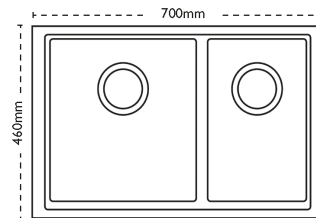

CARRON
P H O E N I X

Fiji 150 | 125.0074.530

Fiji opens up the design potential for undermounting granite bowls into a wide range of worksurface materials. With its choice of beautifully neutral tones and contemporary shapes, Fiji offers an appealing alternative to stainless steel. Shown with Henley Chrome Tap.

NB PRODUCT DISCONTINUED MAY 2021

Sink Details

Material:	Granite
Sink Range:	Fiji
Min Cabinet Size:	800mm
Colour:	Champagne

Unit Dimensions

Left to Right:	700mm
Front to Back:	460mm

Bowl Dimensions

Left to Right:	355mm
Front to Back:	390mm
Height:	205mm