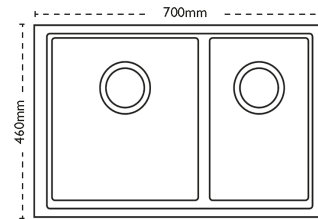

CARRON
P H O E N I X

Fiji 150 | 125.0159.320

Fiji opens up the design potential for undermounting granite bowls into a wide range of worksurface materials. With its choice of beautifully neutral tones and contemporary shapes, Fiji offers an appealing alternative to stainless steel. Shown with Henley Chrome Tap.

Sink Details

Material:	Granite
Sink Range:	Fiji
Min Cabinet Size:	800mm
Colour:	Jet Black

Unit Dimensions

Left to Right:	700mm
Front to Back:	460mm

Bowl Dimensions

Left to Right:	355mm
Front to Back:	390mm
Height:	205mm

Second Bowl Dimensions