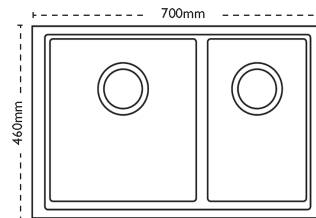

NB: Product Discontinued March 2023.

Sink Details

Material:	Granite
Sink Range:	Fiji
Min Cabinet Size:	800mm
Colour:	Onyx

Unit Dimensions

Left to Right:	700mm
Front to Back:	460mm

Bowl Dimensions

Left to Right:	355mm
Front to Back:	390mm
Height:	205mm

Second Bowl Dimensions

Left to Right:	233mm
Front to Back:	390mm
Height:	178mm

Cut-Out Dimensions

Left to Right:	Utilise Template mm
-----------------------	---------------------